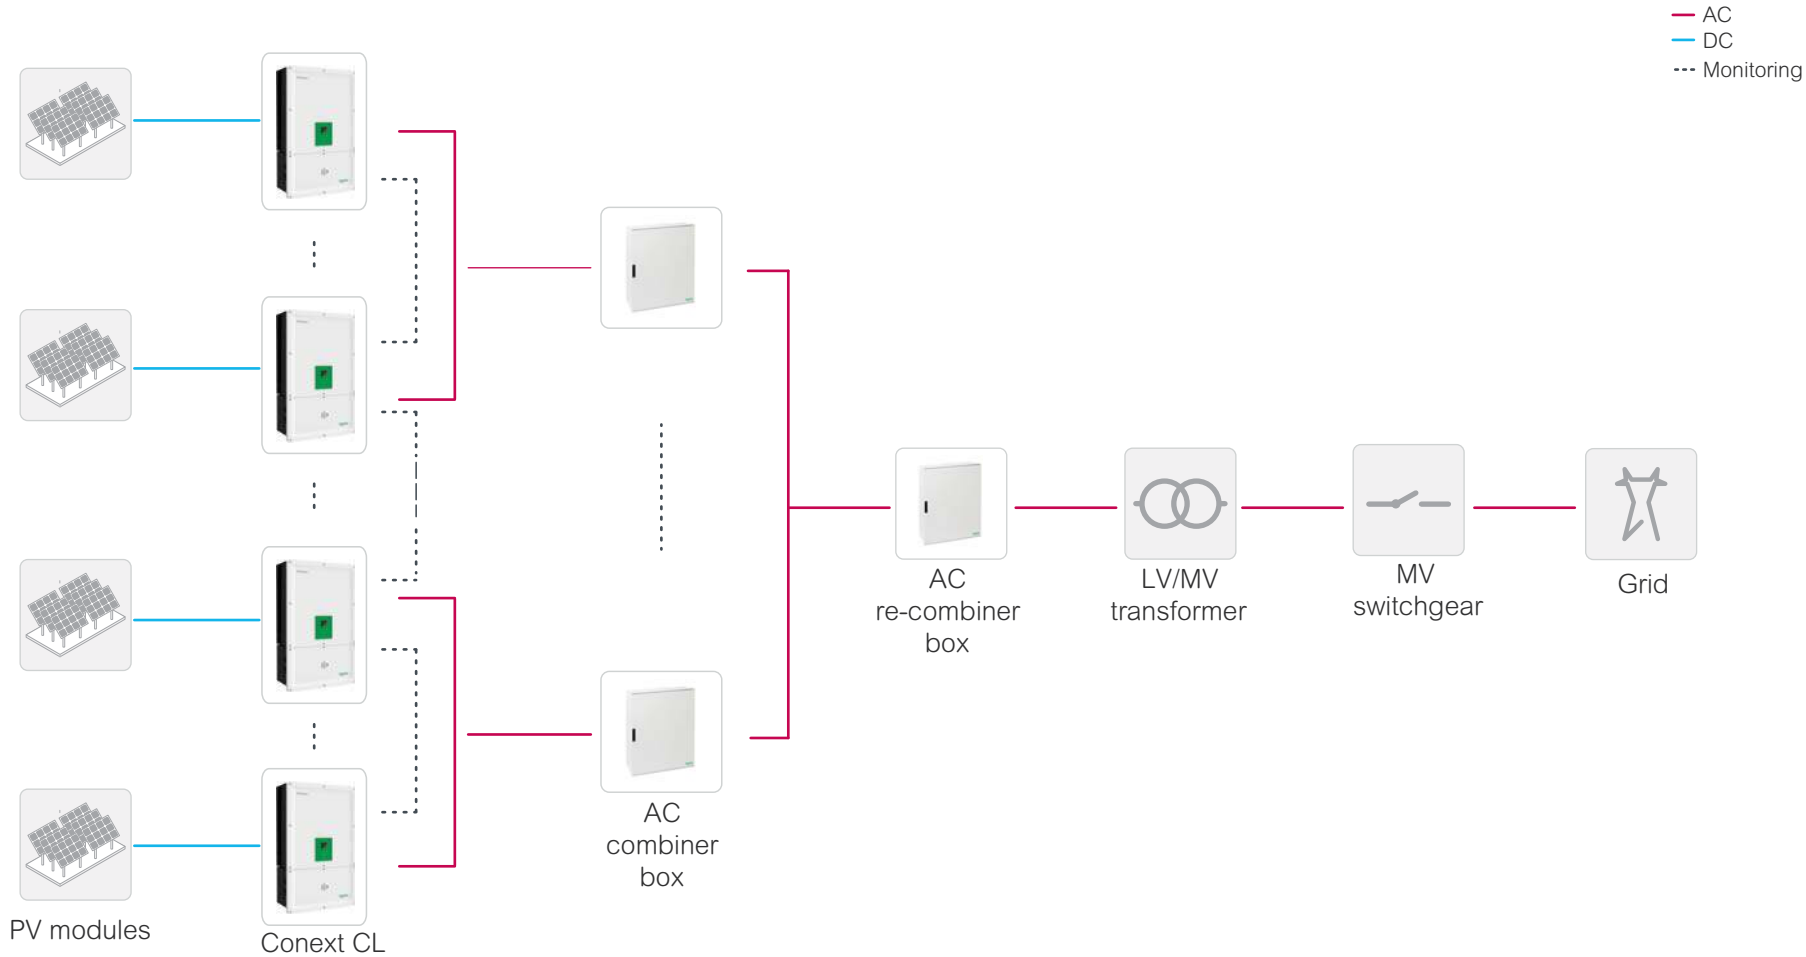

# PV power plant decentralised solution

\*Conext CL is compatible with various leading third party monitoring solution providers worldwide